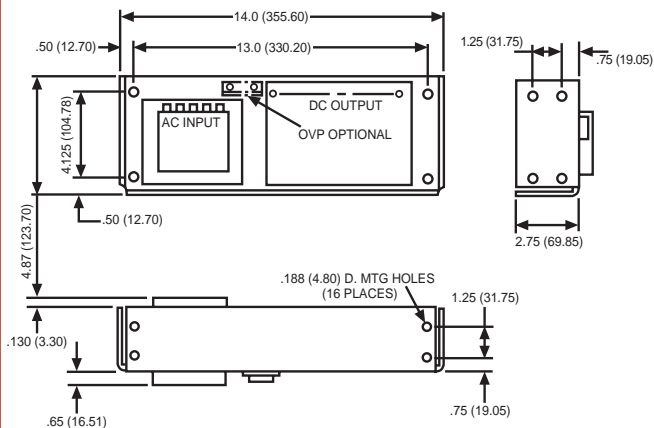

A CASE

Weight: 2.43 lbs (1.1 kg)

B CASE

Weight: 4 lbs (1.8 kg)

C CASE

Weight: 7.28 lbs (3.3 kg)

D CASE

Weight: 8.82 lbs (4 kg)

E CASE

Weight: 8.82 lbs (4 kg)

NOTE: Dimensions are in inches (mm)