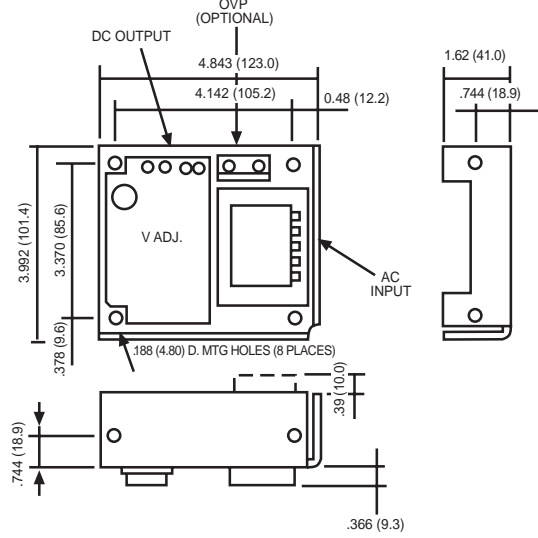

A CASE

Weight: 2.43 lbs (1.1 kg)

B CASE

Weight: 4 lbs (1.8 kg)

C CASE

Weight: 7.28 lbs (3.3 kg)

D CASE

Weight: 8.82 lbs (4 kg)

E CASE

Weight: 8.82 lbs (4 kg)

NOTE: Dimensions are in inches (mm)