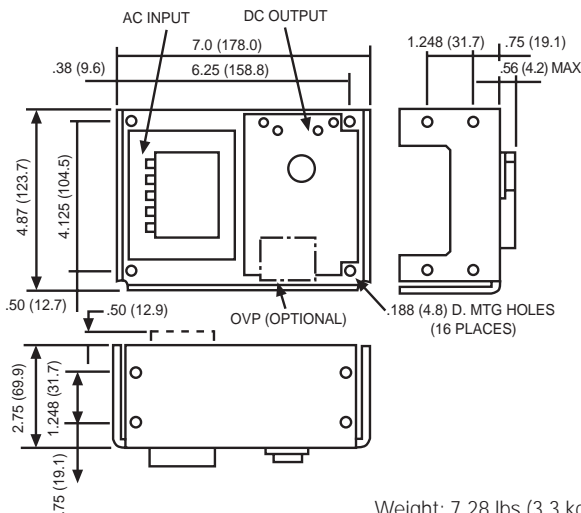

A CASE

Weight: 2.43 lbs (1.1 kg)

B CASE

Weight: 4 lbs (1.8 kg)

C CASE

Weight: 7.28 lbs (3.3 kg)

D CASE

Weight: 8.82 lbs (4 kg)

E CASE

Weight: 8.82 lbs (4 kg)

NOTE: Dimensions are in inches (mm)