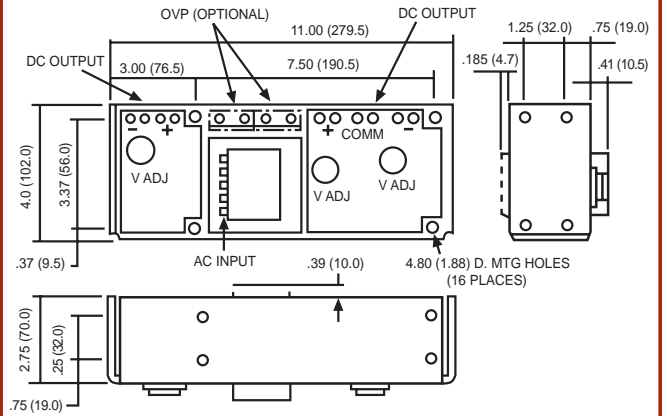

A CASE

Weight: 2.43 lbs (1.1 kg)

B CASE

Weight: 4 lbs (1.8 kg)

C CASE

Weight: 7.28 lbs (3.3 kg)

D CASE

Weight: 8.82 lbs (4 kg)

E CASE

Weight: 8.82 lbs (4 kg)

NOTE: Dimensions are in inches (mm)