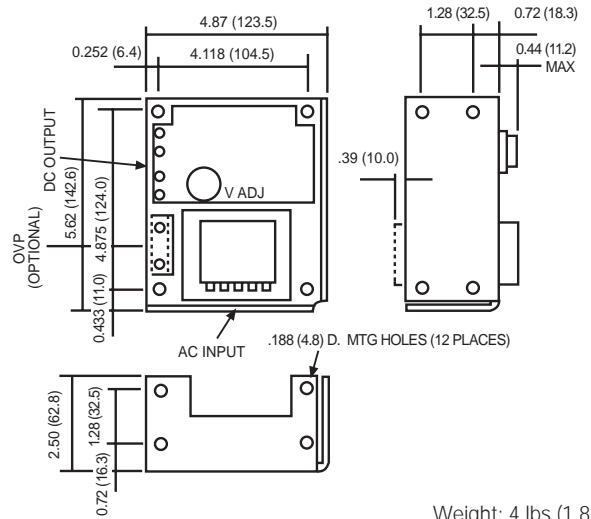

A CASE

Weight: 2.43 lbs (1.1 kg)

B CASE

Weight: 4 lbs (1.8 kg)

C CASE

Weight: 7.28 lbs (3.3 kg)

D CASE

Weight: 8.82 lbs (4 kg)

E CASE

Weight: 8.82 lbs (4 kg)

NOTE: Dimensions are in inches (mm)